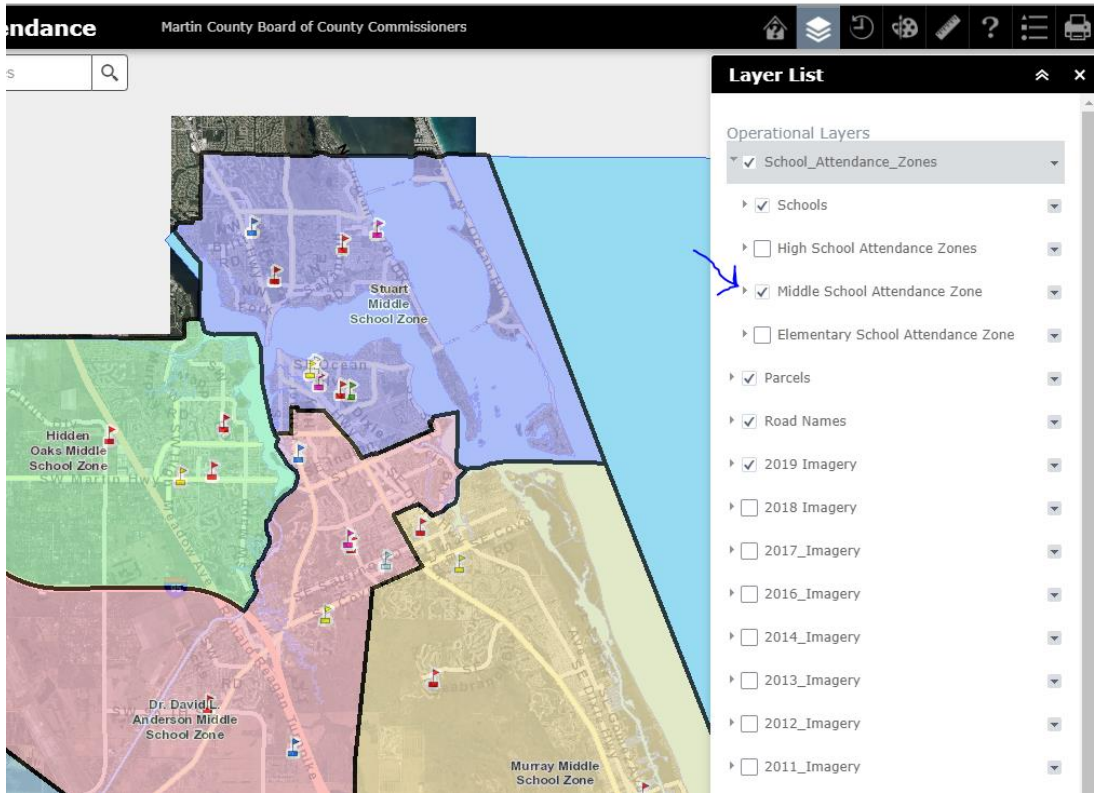

## Steps to navigate the School Attendance Geo Map:

1. Click the Layer List on the top black ribbon, (2<sup>nd</sup> icon to right)

2. Click the School Attendance Zones drop down to display the various school levels

3. Click the School Attendance Zone desired, map will populate

There are a few other tools in the top ribbon such as a measurement and drawing tool, along with a legend and historical image view.