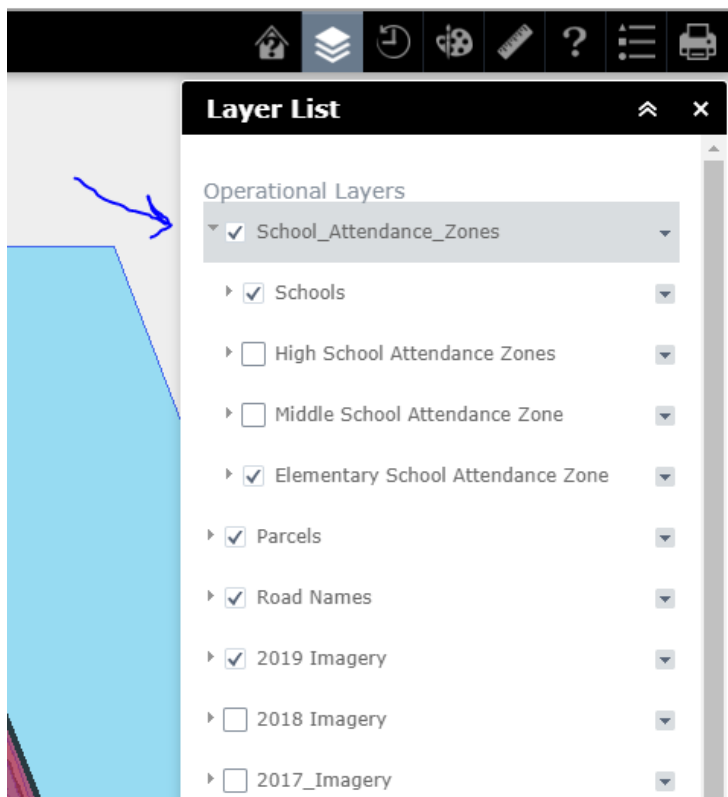

## Steps to navigate the School Attendance Geo Map:

1. Click the Layer List on the top black ribbon, (2<sup>nd</sup> icon to right)

2. Click the School Attendance Zones drop down to display the various school levels

3. Click the School Attendance Zone desired, map will populate

There are a few other tools in the top ribbon such as a measurement and drawing tool, along with a legend and historical image view.