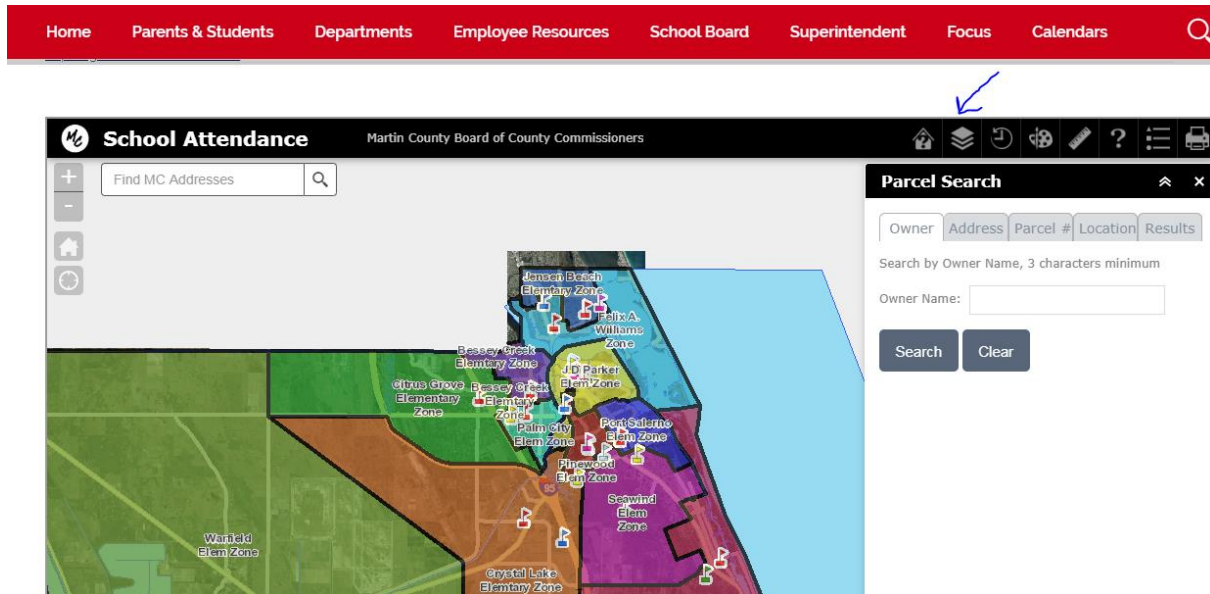

## Steps to navigate the School Attendance Geo Map:

1. Click the Layer List on the top black ribbon, (2<sup>nd</sup> icon to right)

2. Click the School Attendance Zones drop down to display the various school levels

3. Click the School Attendance Zone desired, map will populate

There are a few other tools in the top ribbon such as a measurement and drawing tool, along with a legend and historical image view.